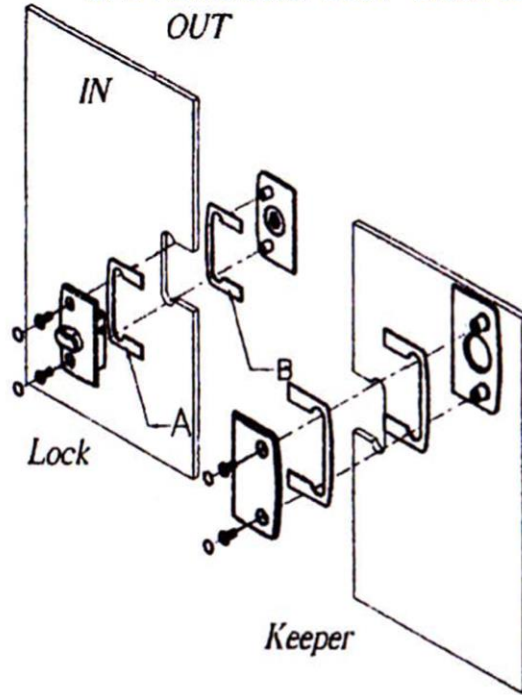

Indicator Locks (IL700C and IL701C)

Instruction Advice:

IL700C Indicator Lock - Glass to Wall

IL701C Indicator Lock - Glass to Glass

Glass Cut-Out:

IL700C Indicator Lock - Glass to Wall

IL701C Indicator Lock - Glass to Glass

Glass thickness	Gasket 'A' Q'ty(one side)	Gasket 'B' Q'ty(one side)
8mm(5/16")	1 pc(t=2mm)	1 pc(t=2mm)+1 pc(t=1mm)
10mm(3/8")	1 pc(t=2mm)	1 pc(t=2mm)
12mm(1/2")	1 pc(t=2mm)	1 pc(t=1mm)