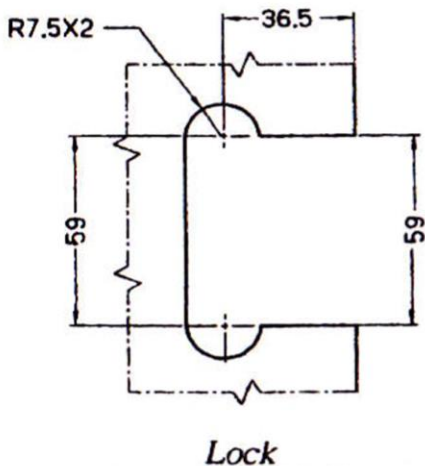

Indicator Locks (IL700C and IL701C)

Instruction Advice:

IL700C Indicator Lock - Glass to Wall

IL701C Indicator Lock - Glass to Glass

Glass Cut-Out:

IL700C Indicator Lock - Glass to Wall

IL701C Indicator Lock - Glass to Glass

Glass thickness	Gasket 'A' Q'ty(one side)	Gasket 'B' Q'ty(one side)
8mm(5/16")	1 pc(t=2mm)	1 pc(t=2mm)+1 pc(t=1mm)
10mm(3/8")	1 pc(t=2mm)	1 pc(t=2mm)
12mm(1/2")	1 pc(t=2mm)	1 pc(t=1mm)