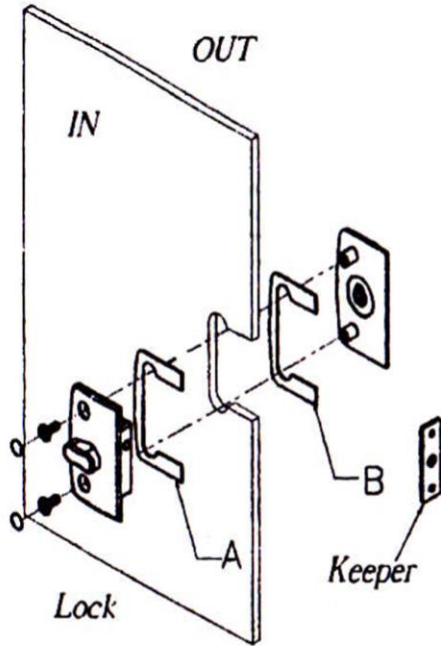

Indicator Locks (IL700C and IL701C)

Instruction Advice:

IL700C Indicator Lock - Glass to Wall

IL701C Indicator Lock - Glass to Glass

Glass Cut-Out:

IL700C Indicator Lock - Glass to Wall

IL701C Indicator Lock - Glass to Glass

Glass thickness	Gasket 'A' Q'ty(one side)	Gasket 'B' Q'ty(one side)
8mm(5/16")	1 pc(t=2mm)	1 pc(t=2mm)+1 pc(t=1mm)
10mm(3/8")	1 pc(t=2mm)	1 pc(t=2mm)
12mm(1/2")	1 pc(t=2mm)	1 pc(t=1mm)