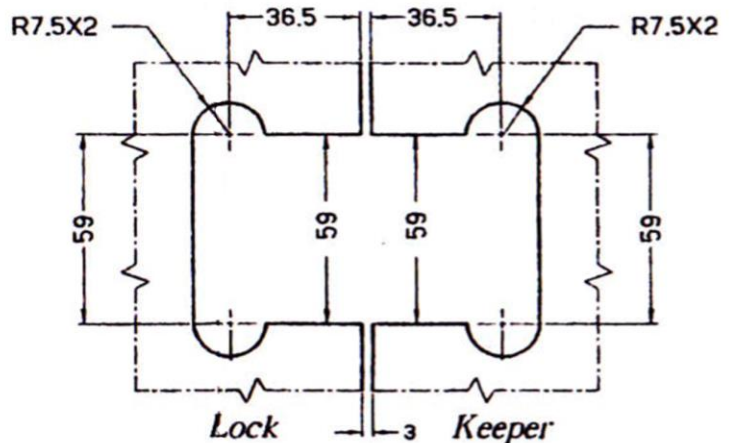

Indicator Locks (IL700C and IL701C)

Instruction Advice:

IL700C Indicator Lock - Glass to Wall

IL701C Indicator Lock - Glass to Glass

Glass Cut-Out:

IL700C Indicator Lock - Glass to Wall

IL701C Indicator Lock - Glass to Glass

Glass thickness	Gasket 'A' Q'ty(one side)	Gasket 'B' Q'ty(one side)
8mm(5/16")	1 pc(t=2mm)	1 pc(t=2mm)+1 pc(t=1mm)
10mm(3/8")	1 pc(t=2mm)	1 pc(t=2mm)
12mm(1/2")	1 pc(t=2mm)	1 pc(t=1mm)