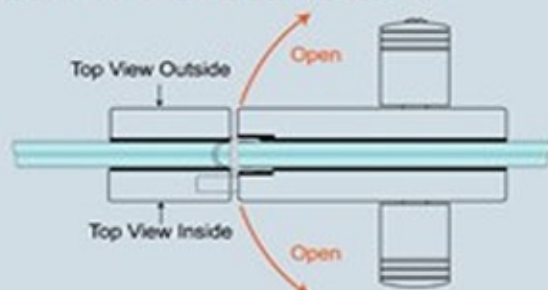

Outdoor

Indoor

■ Red (Locked) ■ Green (Unlock)

Double Action type-swing indoor or outdoor.

IDL-52L

IDL-52LK

Outdoor

Indoor