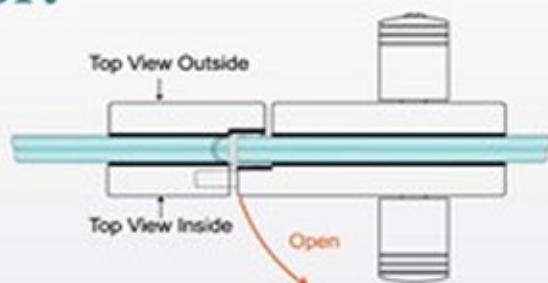

Indicator Locks & Keepers

- Lock with SUS 304 Stainless Steel Knobs & Covers.
- Coin Open From Outdoor for Emergency.
- Suitable for Glass Door Panel Thickness: 8, 10, 12mm.
- **Available Finishes:** PSS: Polished Stainless Steel.
SSS: Satin Stainless Steel.

Notches

IDL-52K

IDL-52LK

IDL-52

IDL-52L

Single Action type-swing indoor.

IDL - 52

IDL - 52K

Outdoor

Indoor

■ Red (Locked) ■ Green (Unlock)

Double Action type-swing indoor or outdoor.

IDL-52L

IDL-52LK

Outdoor

Indoor