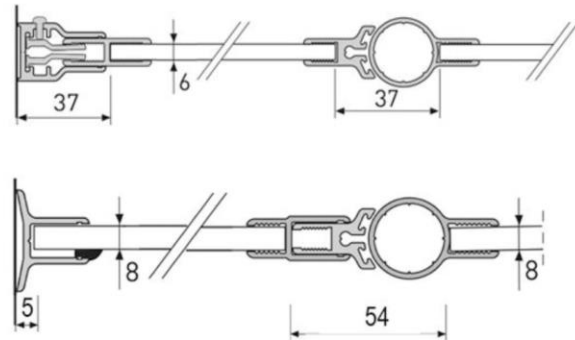

Supplementary Sidelight Sets *

- 2200mm Lengths

6mm Toughened Glass

Installation with Aqua hinge

8mm Toughened Glass

Installation with Aqua hinge

* Sets only include wall/vertical connection profiles; bottom profile needs to be ordered separately.