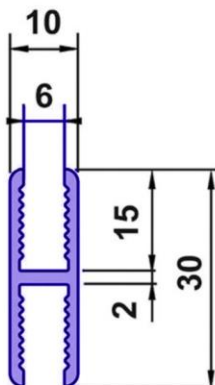

Supplementary Sidelight Sets *

- 2200mm Lengths

6mm Toughened Glass

Installation with Aqua hinge

8mm Toughened Glass

Installation with Aqua hinge

* Sets only include wall/vertical connection profiles; bottom profile needs to be ordered separately.