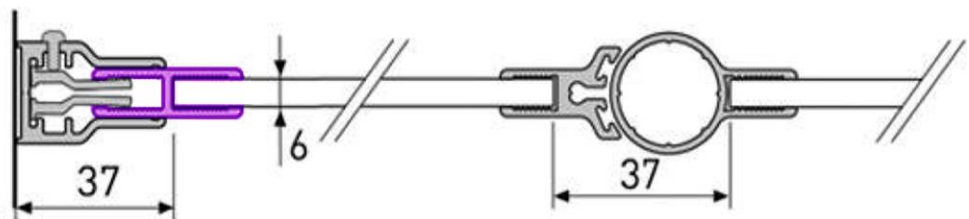

Supplementary Sidelight Sets *

- 2200mm Lengths

6mm Toughened Glass

Installation with Aqua hinge

8mm Toughened Glass

Installation with Aqua hinge

* Sets only include wall/vertical connection profiles; bottom profile needs to be ordered separately.