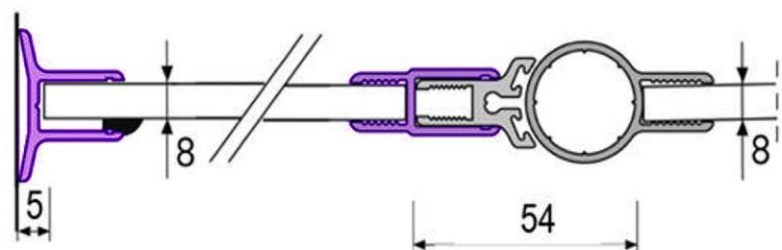

Supplementary Sidelight Sets *

- 2200mm Lengths

6mm Toughened Glass

Installation with Aqua hinge

8mm Toughened Glass

Installation with Aqua hinge

* Sets only include wall/vertical connection profiles; bottom profile needs to be ordered separately.