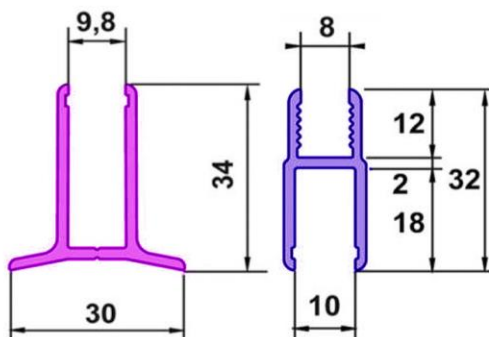

Supplementary Sidelight Sets *

- 2200mm Lengths

6mm Toughened Glass

Installation with Aqua hinge

8mm Toughened Glass

Installation with Aqua hinge

* Sets only include wall/vertical connection profiles; bottom profile needs to be ordered separately.